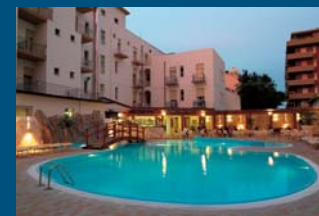

BELLARIA ITALIA
MERA ADRIATICA